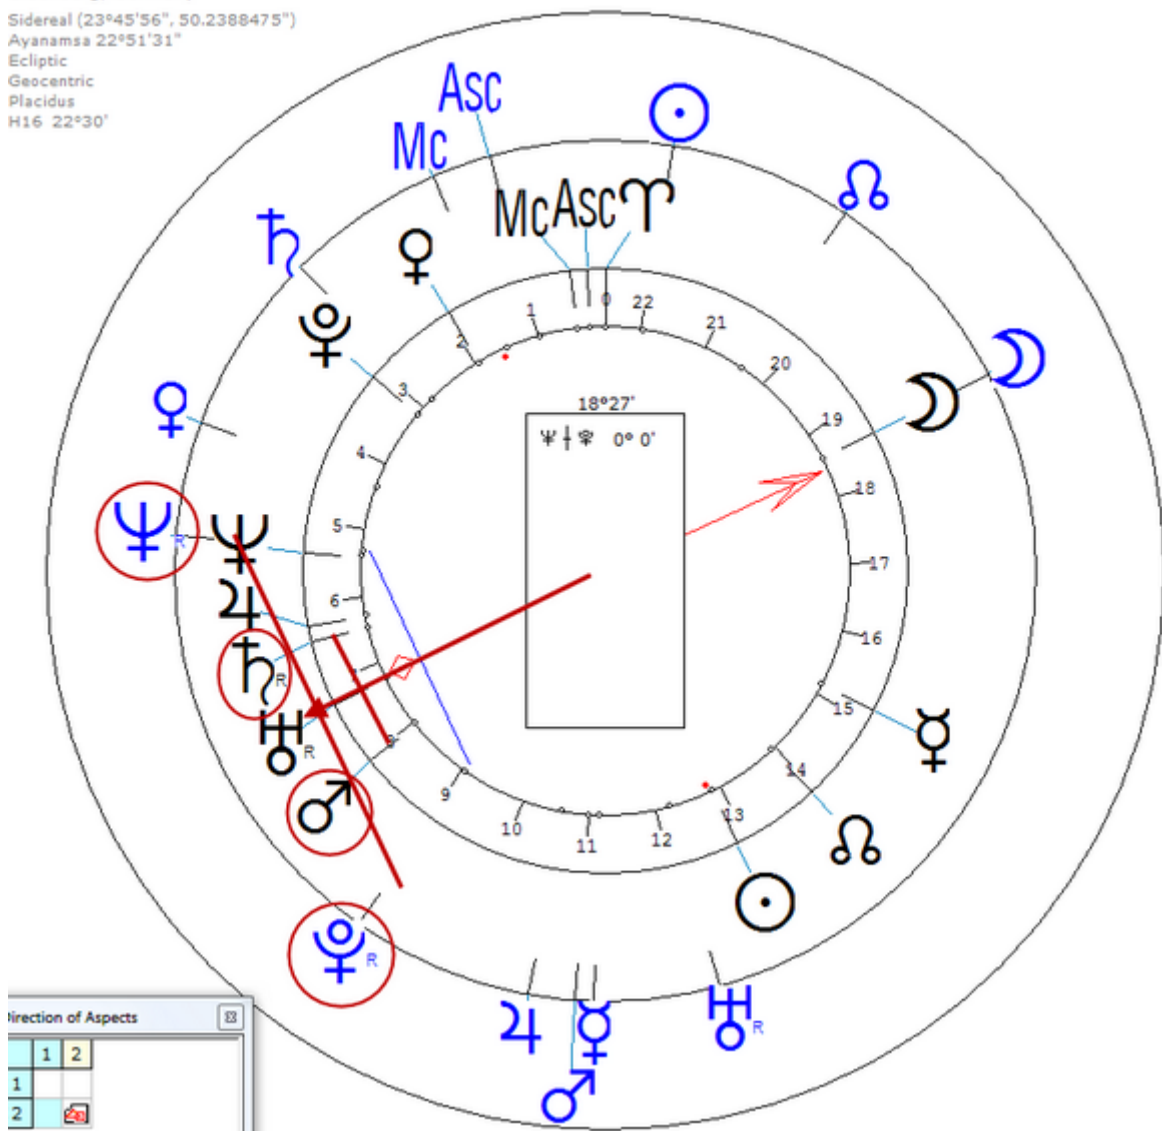

Death by Suicide 9 May 1976 in Stuttgart,Germany(Hanged herself, age 41)

Lunar Return (Harmonic 16)

Lunar  $\Psi/\text{♀} = \text{♂}_n/\text{♁}_n$  It was murder.

**Meinhof, Ulrike**  
7 October 1934 Sun 5:30 (GMT+1) 53n08 8e13  
Oldenburg, Germany  
Sidereal (23°45'56", 50.2388475")  
Ayanamsa 22°51'31"  
Ecliptic  
Geocentric  
Placidus  
H16 22°30'